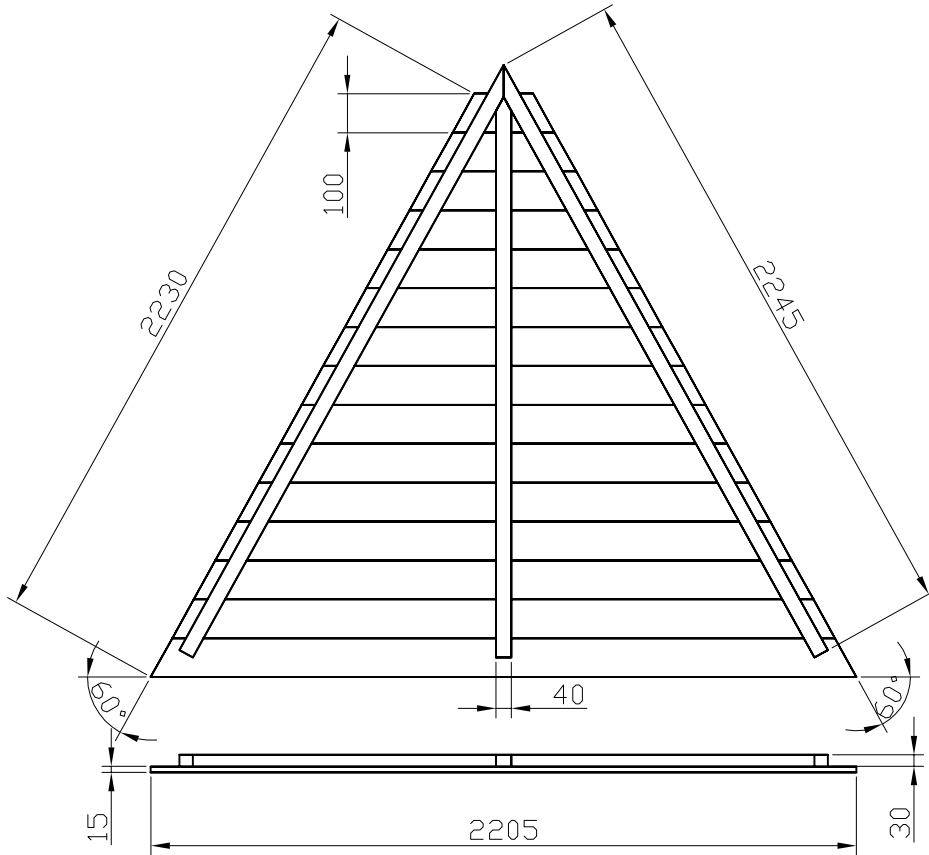

D

E

F

Article: Large gazebo - elements D, E and F

Article Nr. : 42.0180