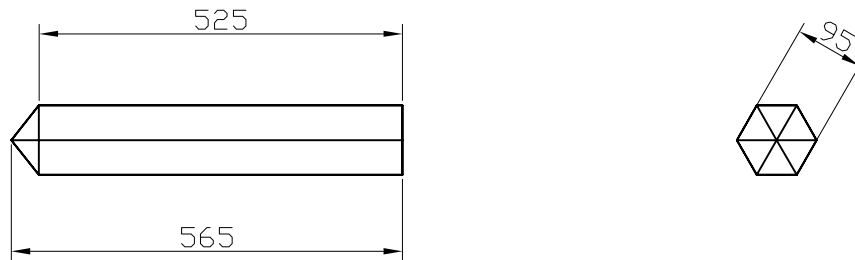

D

E

F

Article: Large gazebo - elements D, E and F

Article Nr. : 42.0180