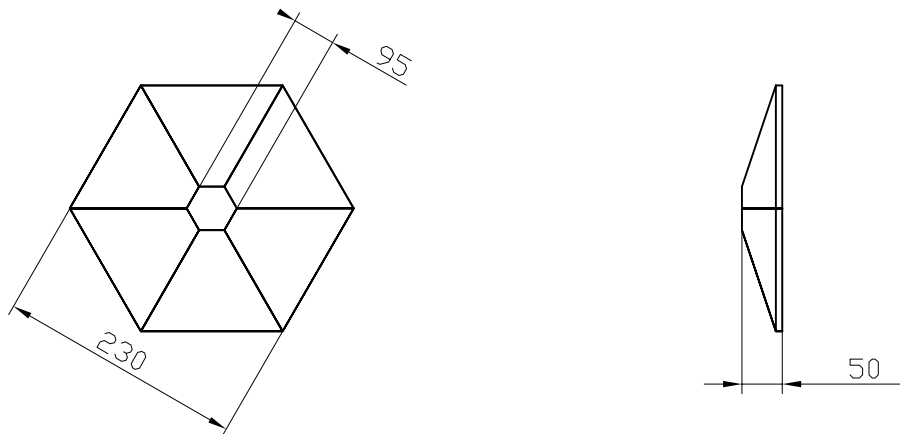

Article: Large gazebo - elements D, E and F

Article Nr. : 42.0180